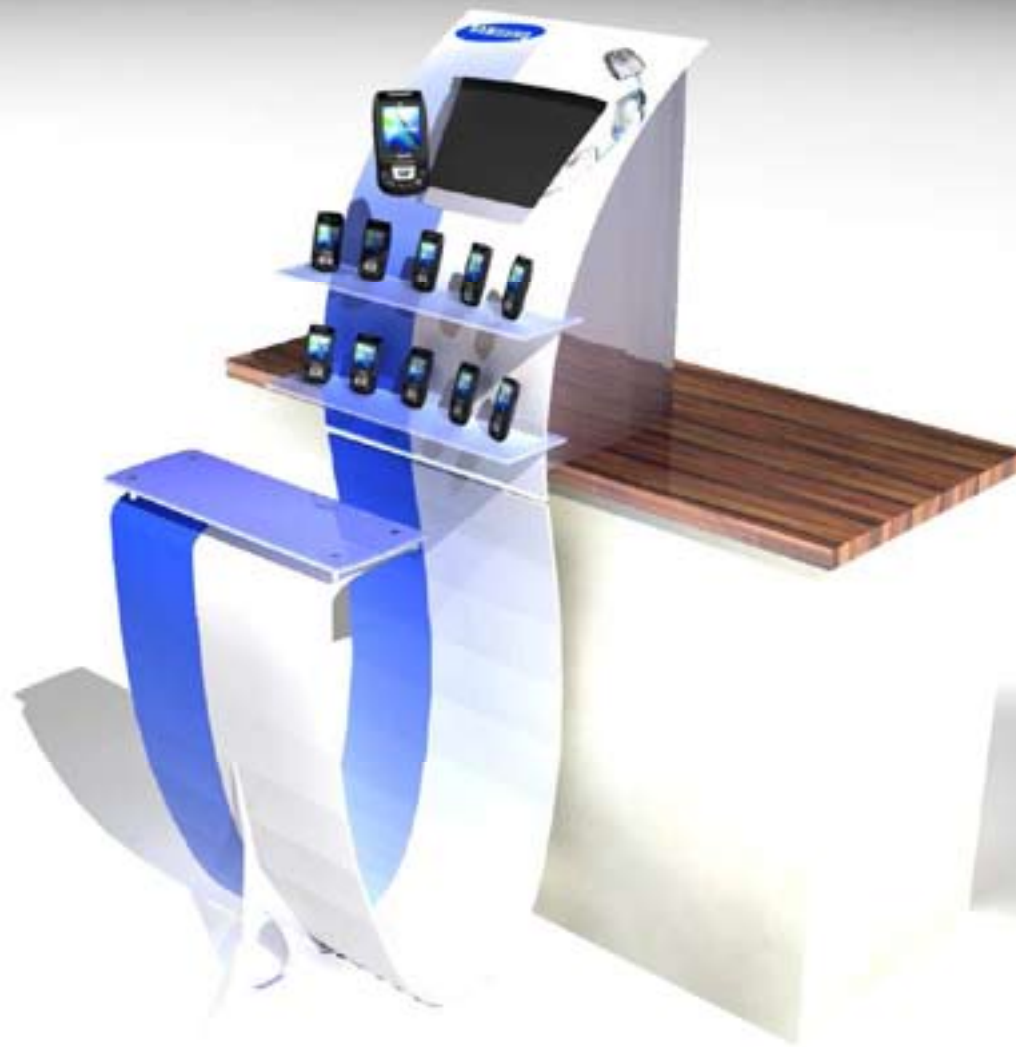

GlimmPod 33 in a prototyped housing

GlimmPod housing with solid cowl
A cowl might be required in very high ambient light environments

GlimmPod housing with opaque cowl
A cowl might be required in very high ambient light environments

The GlimmPod housing can be easily branded

Example with workstation

Housing used for leaflet dispensing

Freestanding unit – minimum footprint

GlimmPod with complete freestanding unit

GlimmPod desktop unit, base drop and work stand

GlimmPod desktop unit plus base drop

GlimmPod desktop unit

GLIMMPOD

GlimmPod 33
Standard housing

GlimmPod 73D
Standard housing

Proposed GlimmPod presentation housing

24/7 Media

The 3D ideas company