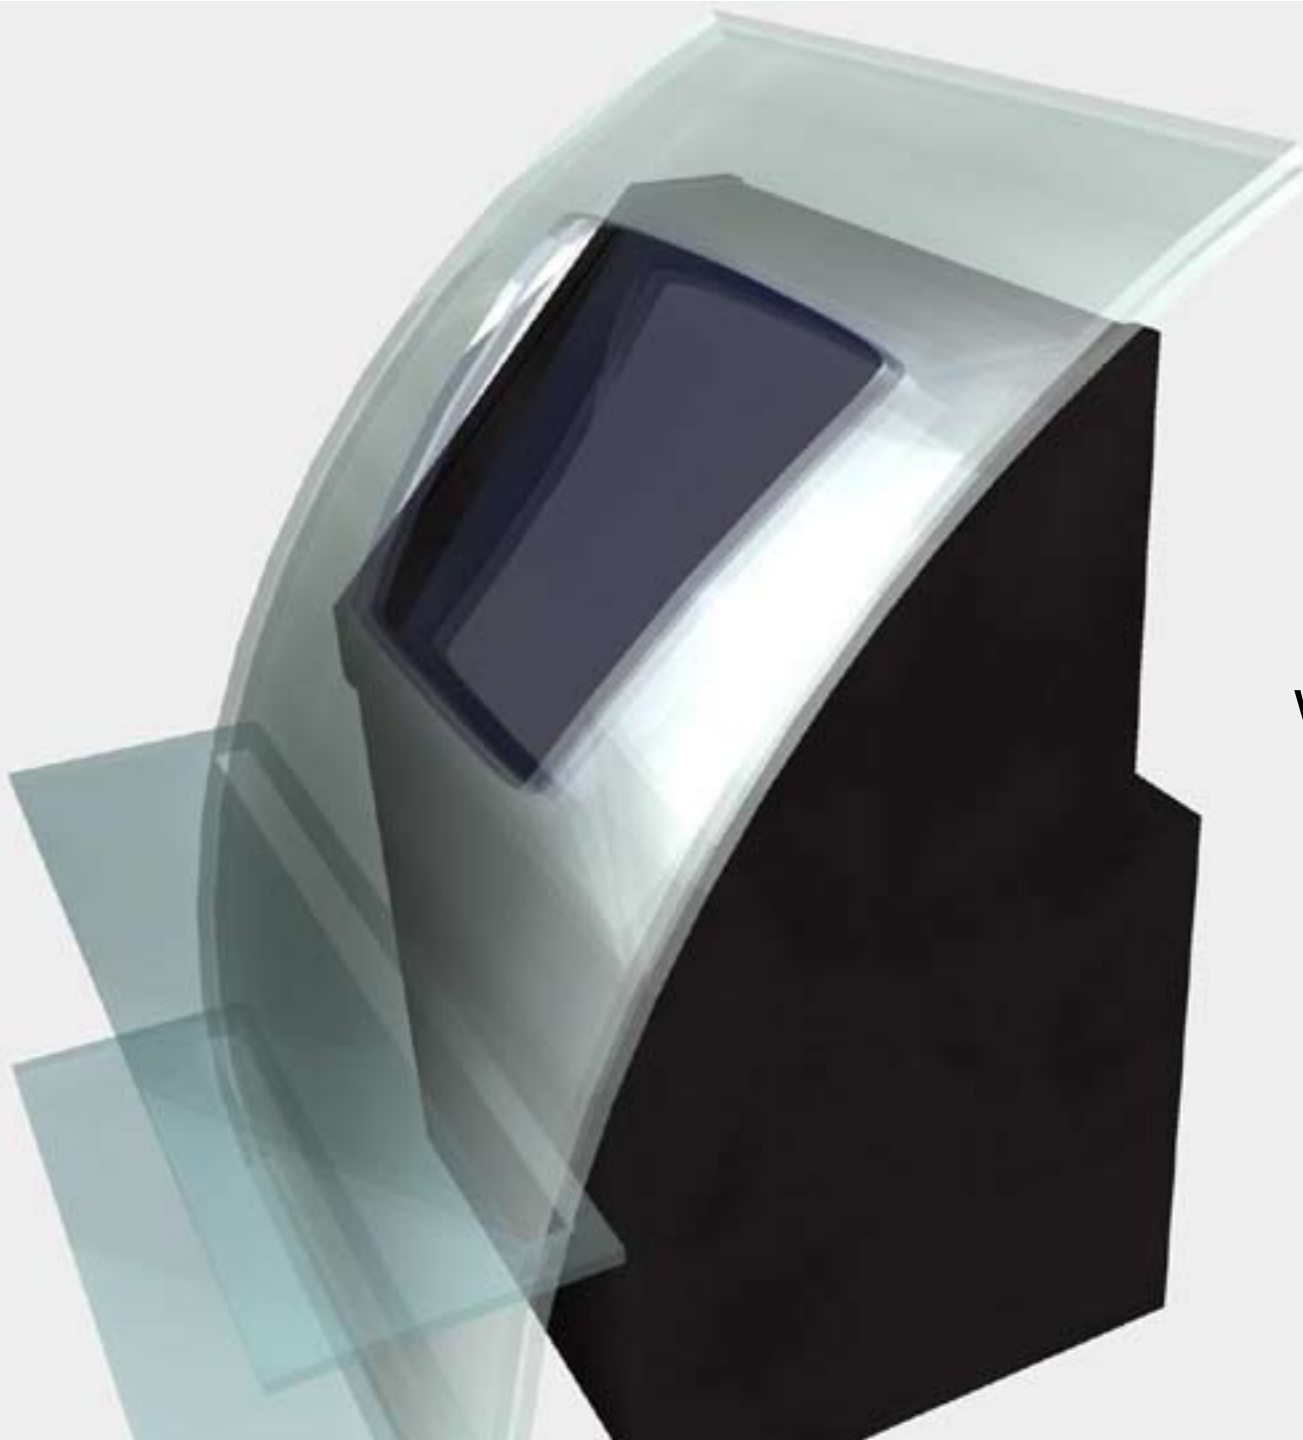

24/7 Media

The 3D ideas company

**Pioneering new forms of visual communication
for the 21st century**

GlimmPOD

3D holographic projection system

General purpose presentation housing and POS system

Under development – Prototype produced

Some GlimmPod system housing examples
Produced for Samsung, Google and the NHS

GlimmPod's standard housing
with acrylic / glass cover

GlimmPod's
standard housing
with acrylic / glass cover
A simple option

GlimmPod 33 in a prototyped housing

GlimmPod housing with solid cowl
A cowl might be required in very high ambient light environments

GlimmPod housing with opaque cowl
A cowl might be required in very high ambient light environments

The GlimmPod housing can be easily branded

Example with workstation

Housing used for leaflet dispensing

Freestanding unit – minimum footprint

GlimmPod with complete freestanding unit

GlimmPod desktop unit, base drop and work stand