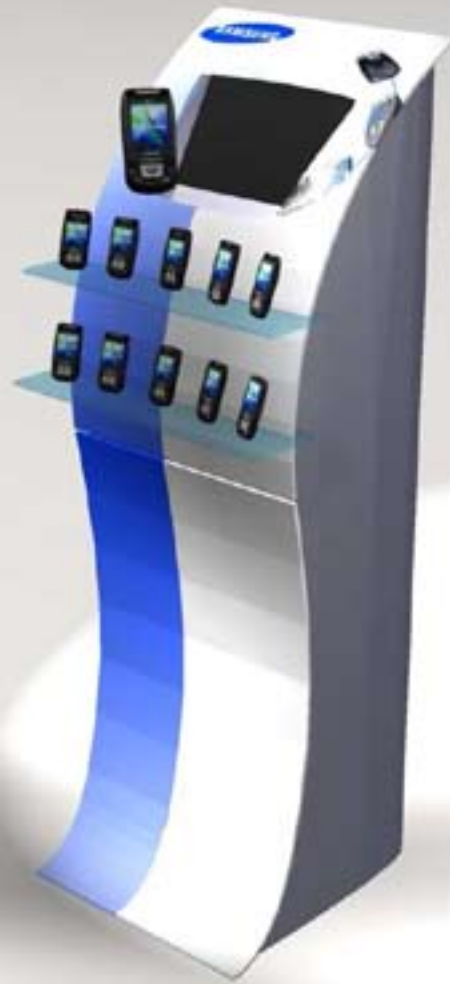

24/7 Media

The 3D ideas company

**Pioneering new forms of visual communication
for the 21st century**

GlimmPOD

3D holographic projection system

General purpose presentation housing and POS system

Under development – Prototype produced

Some GlimmPod system housing examples
Produced for Samsung, Google and the NHS

GlimmPod's standard housing
with acrylic / glass cover

GlimmPod's
standard housing
with acrylic / glass cover
A simple option

GlimmPod 33 in a prototyped housing

GlimmPod housing with solid cowl
A cowl might be required in very high ambient light environments

GlimmPod housing with opaque cowl
A cowl might be required in very high ambient light environments

The GlimmPod housing can be easily branded

Example with workstation

Housing used for leaflet dispensing

Freestanding unit – minimum footprint

GlimmPod with complete freestanding unit

GlimmPod desktop unit, base drop and work stand